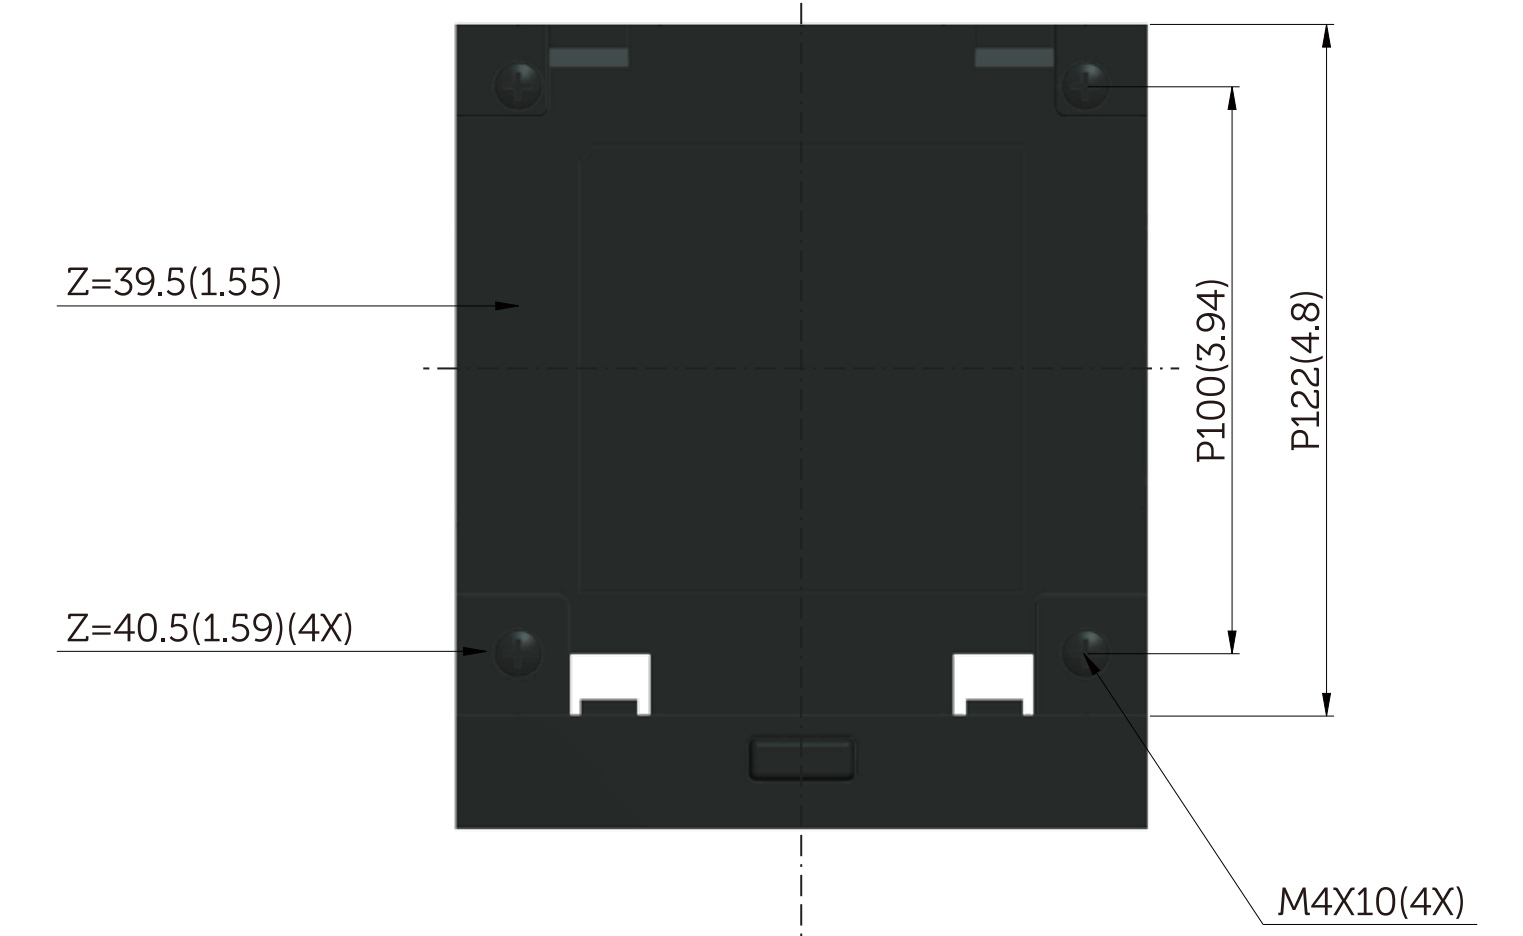

SP2318H Outline Dimension

Nominal Dimension
Unit: mm(inch)

SP2418H Outline Dimension

Nominal Dimension
Unit: mm(inch)