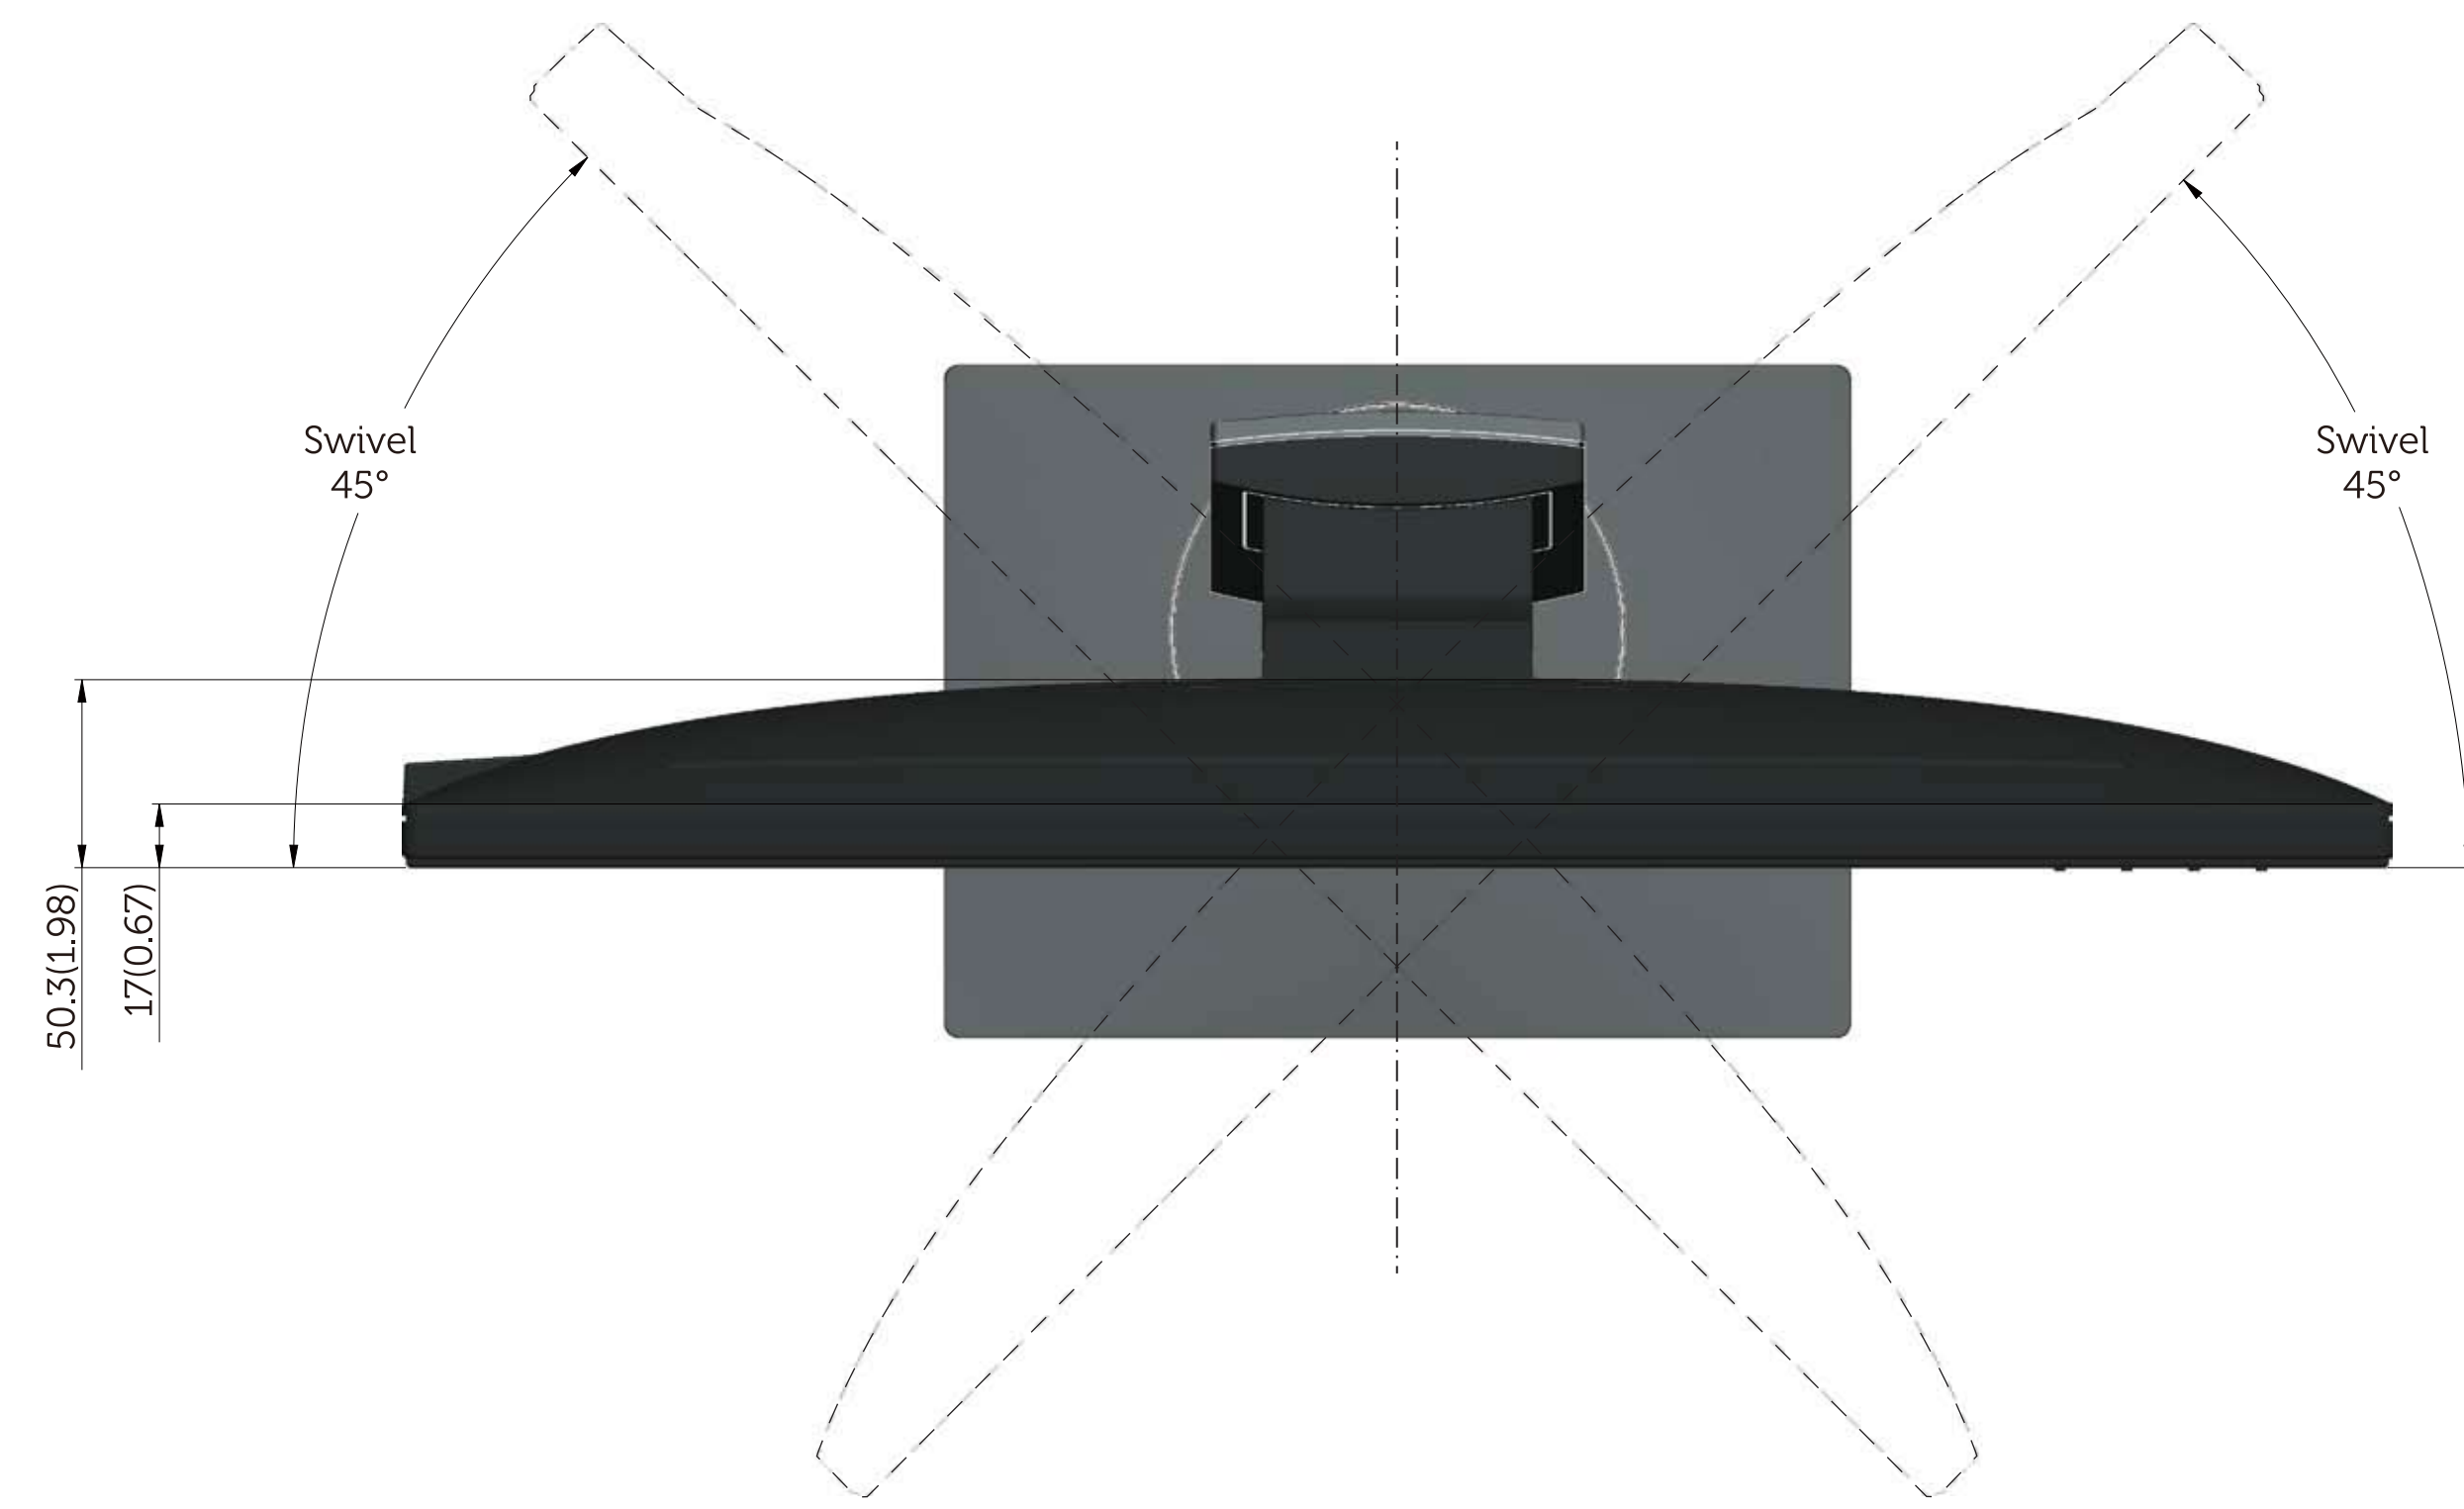

SP2318H Outline Dimension

Nominal Dimension
Unit: mm(inch)

SP2418H Outline Dimension

Nominal Dimension
Unit: mm(inch)