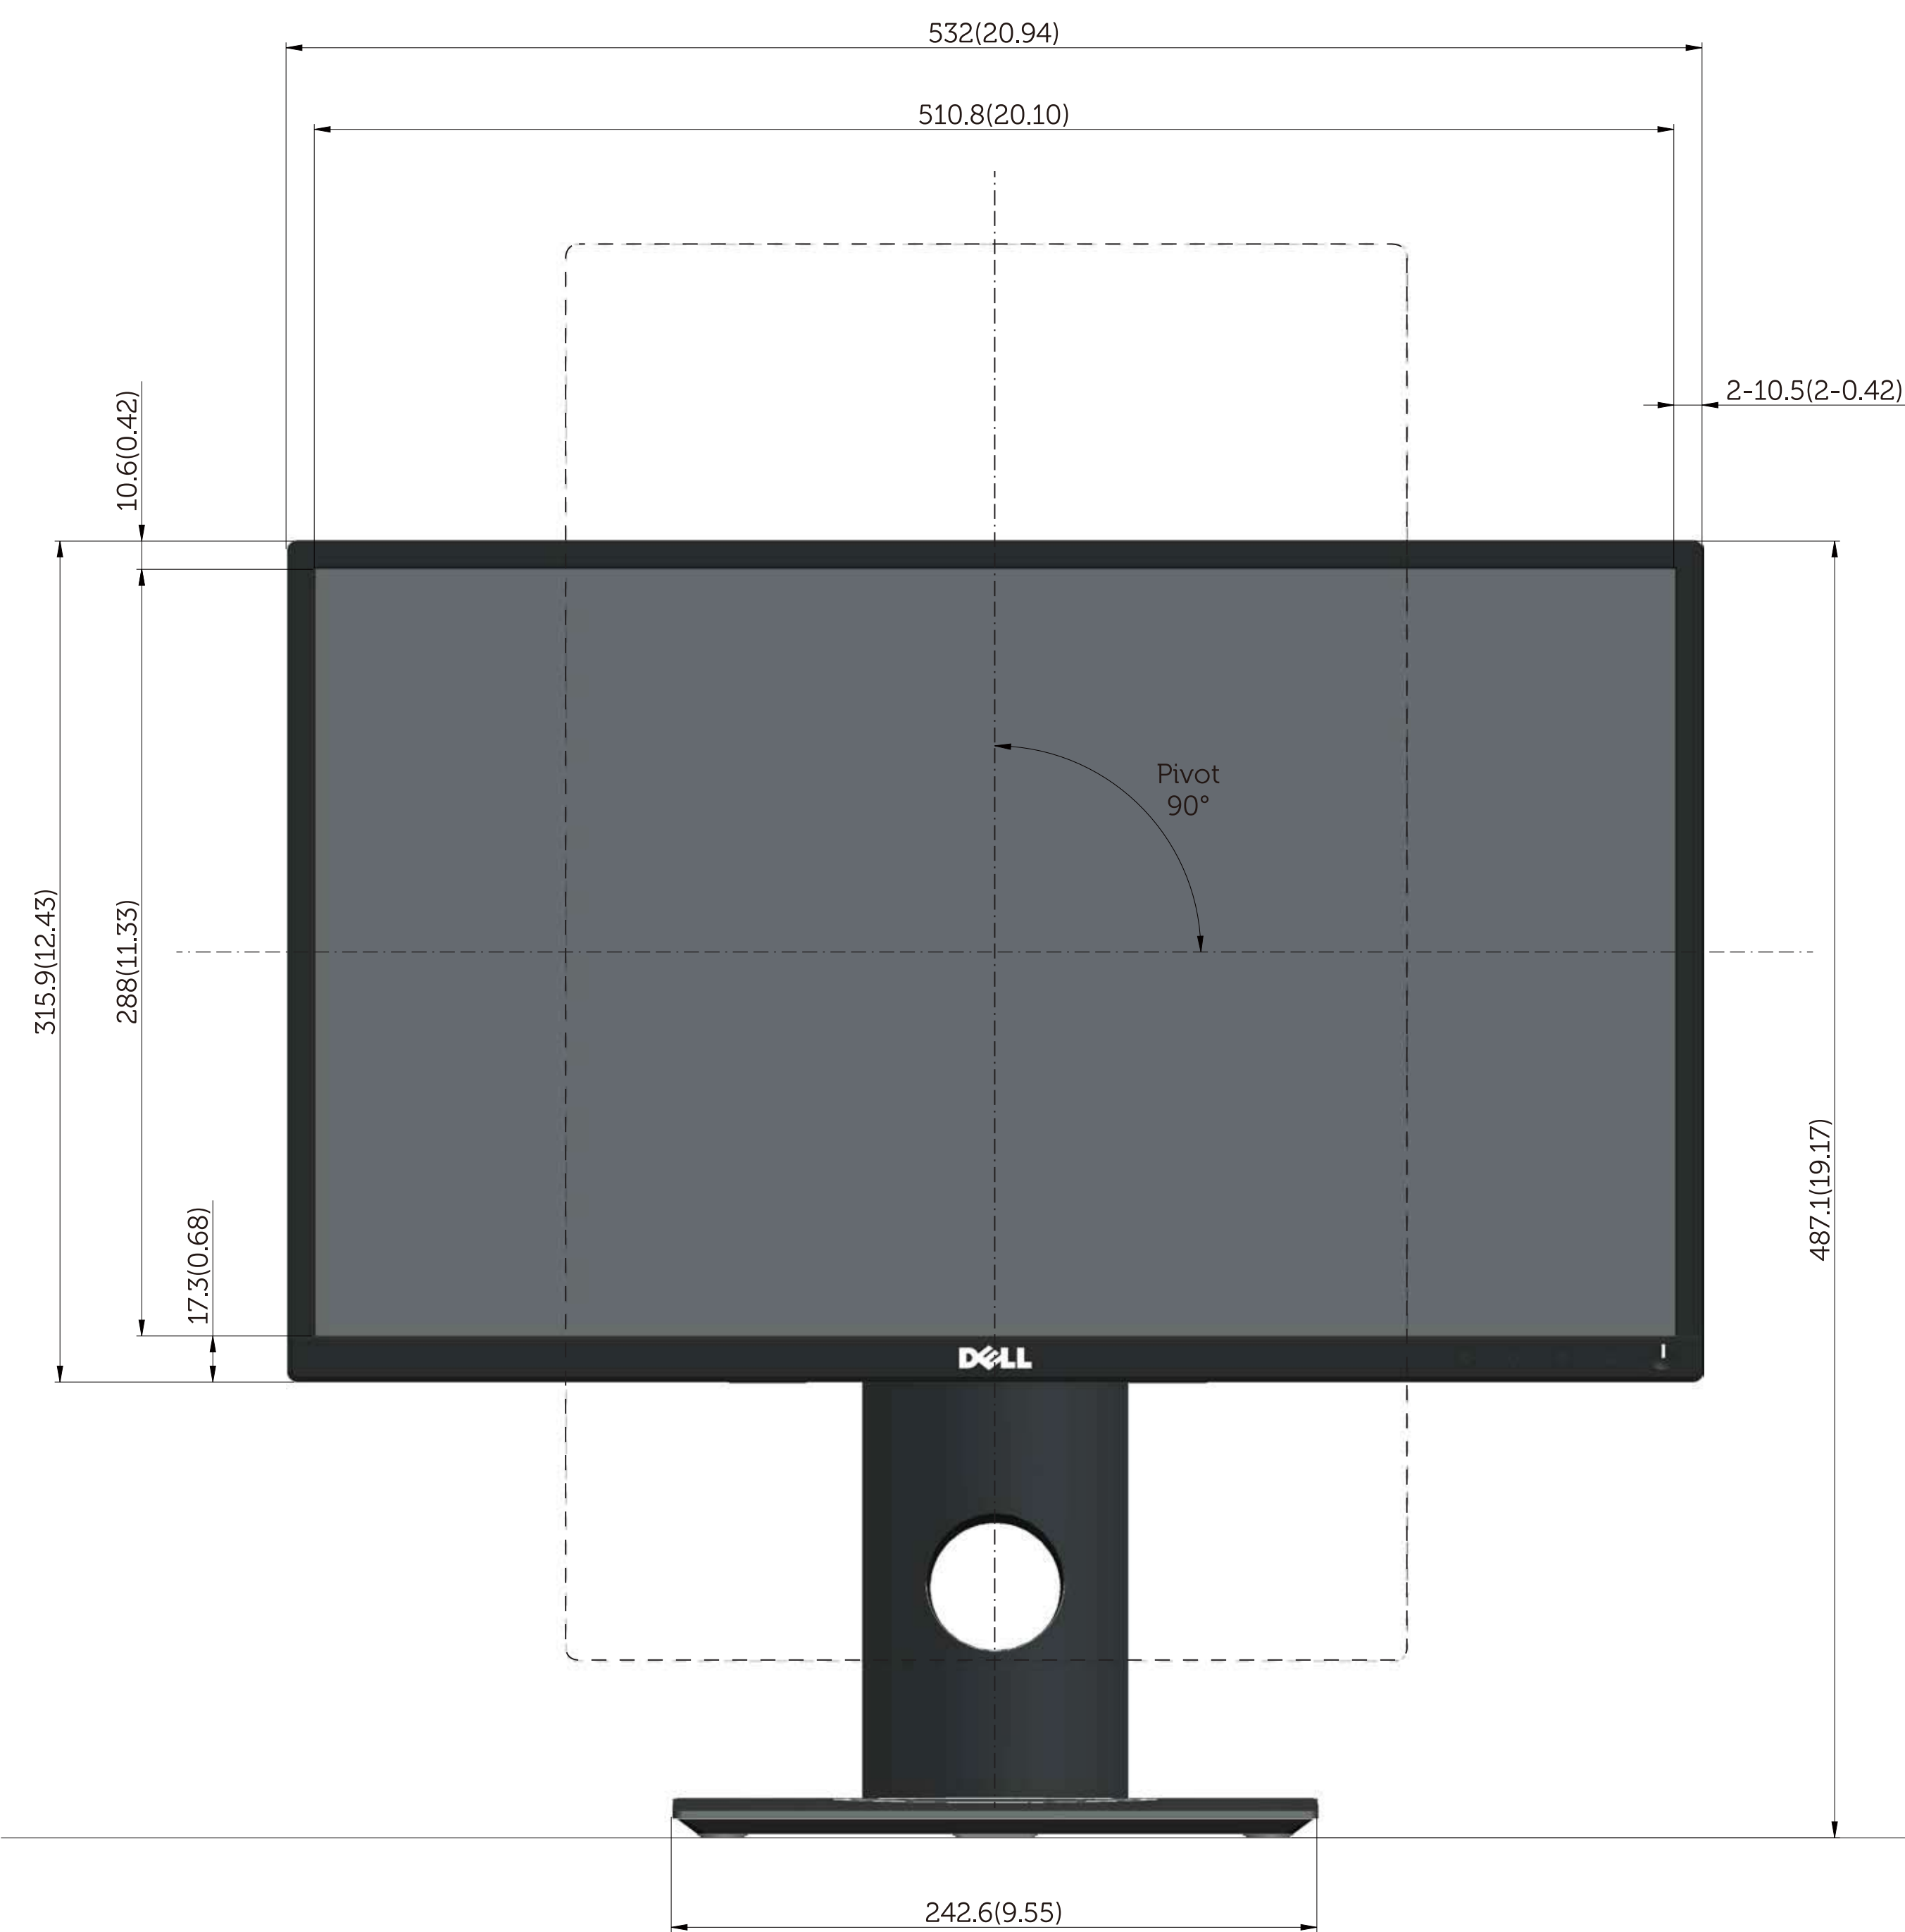

SP2318H Outline Dimension

Nominal Dimension
Unit: mm(inch)

SP2418H Outline Dimension

Nominal Dimension
Unit: mm(inch)