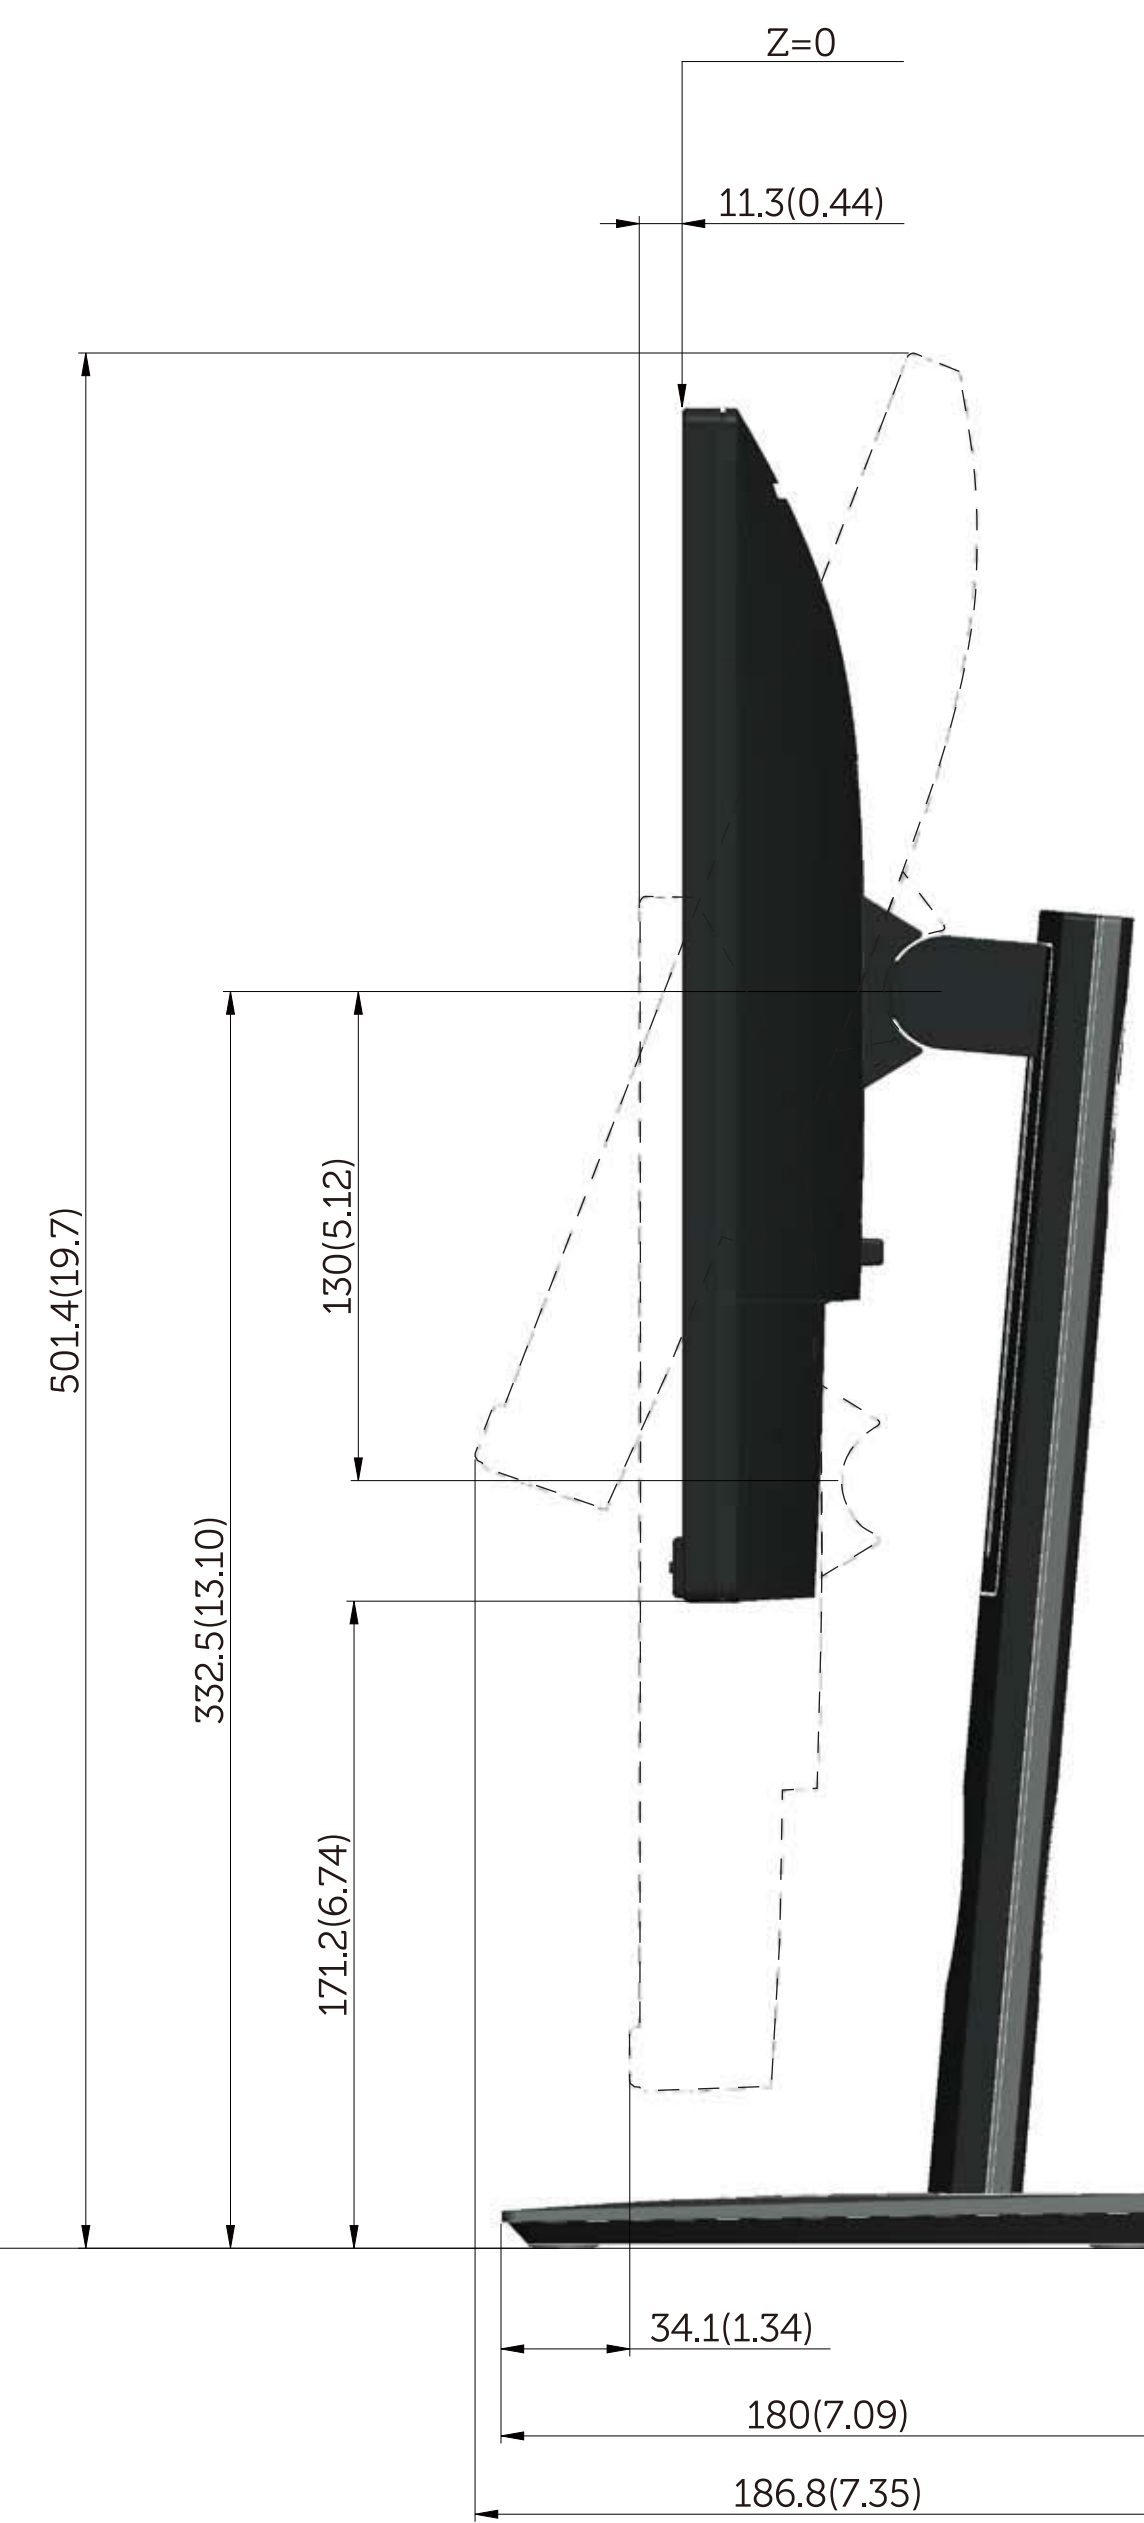

SP2318H Outline Dimension

Nominal Dimension
Unit: mm(inch)

SP2418H Outline Dimension

Nominal Dimension
Unit: mm(inch)