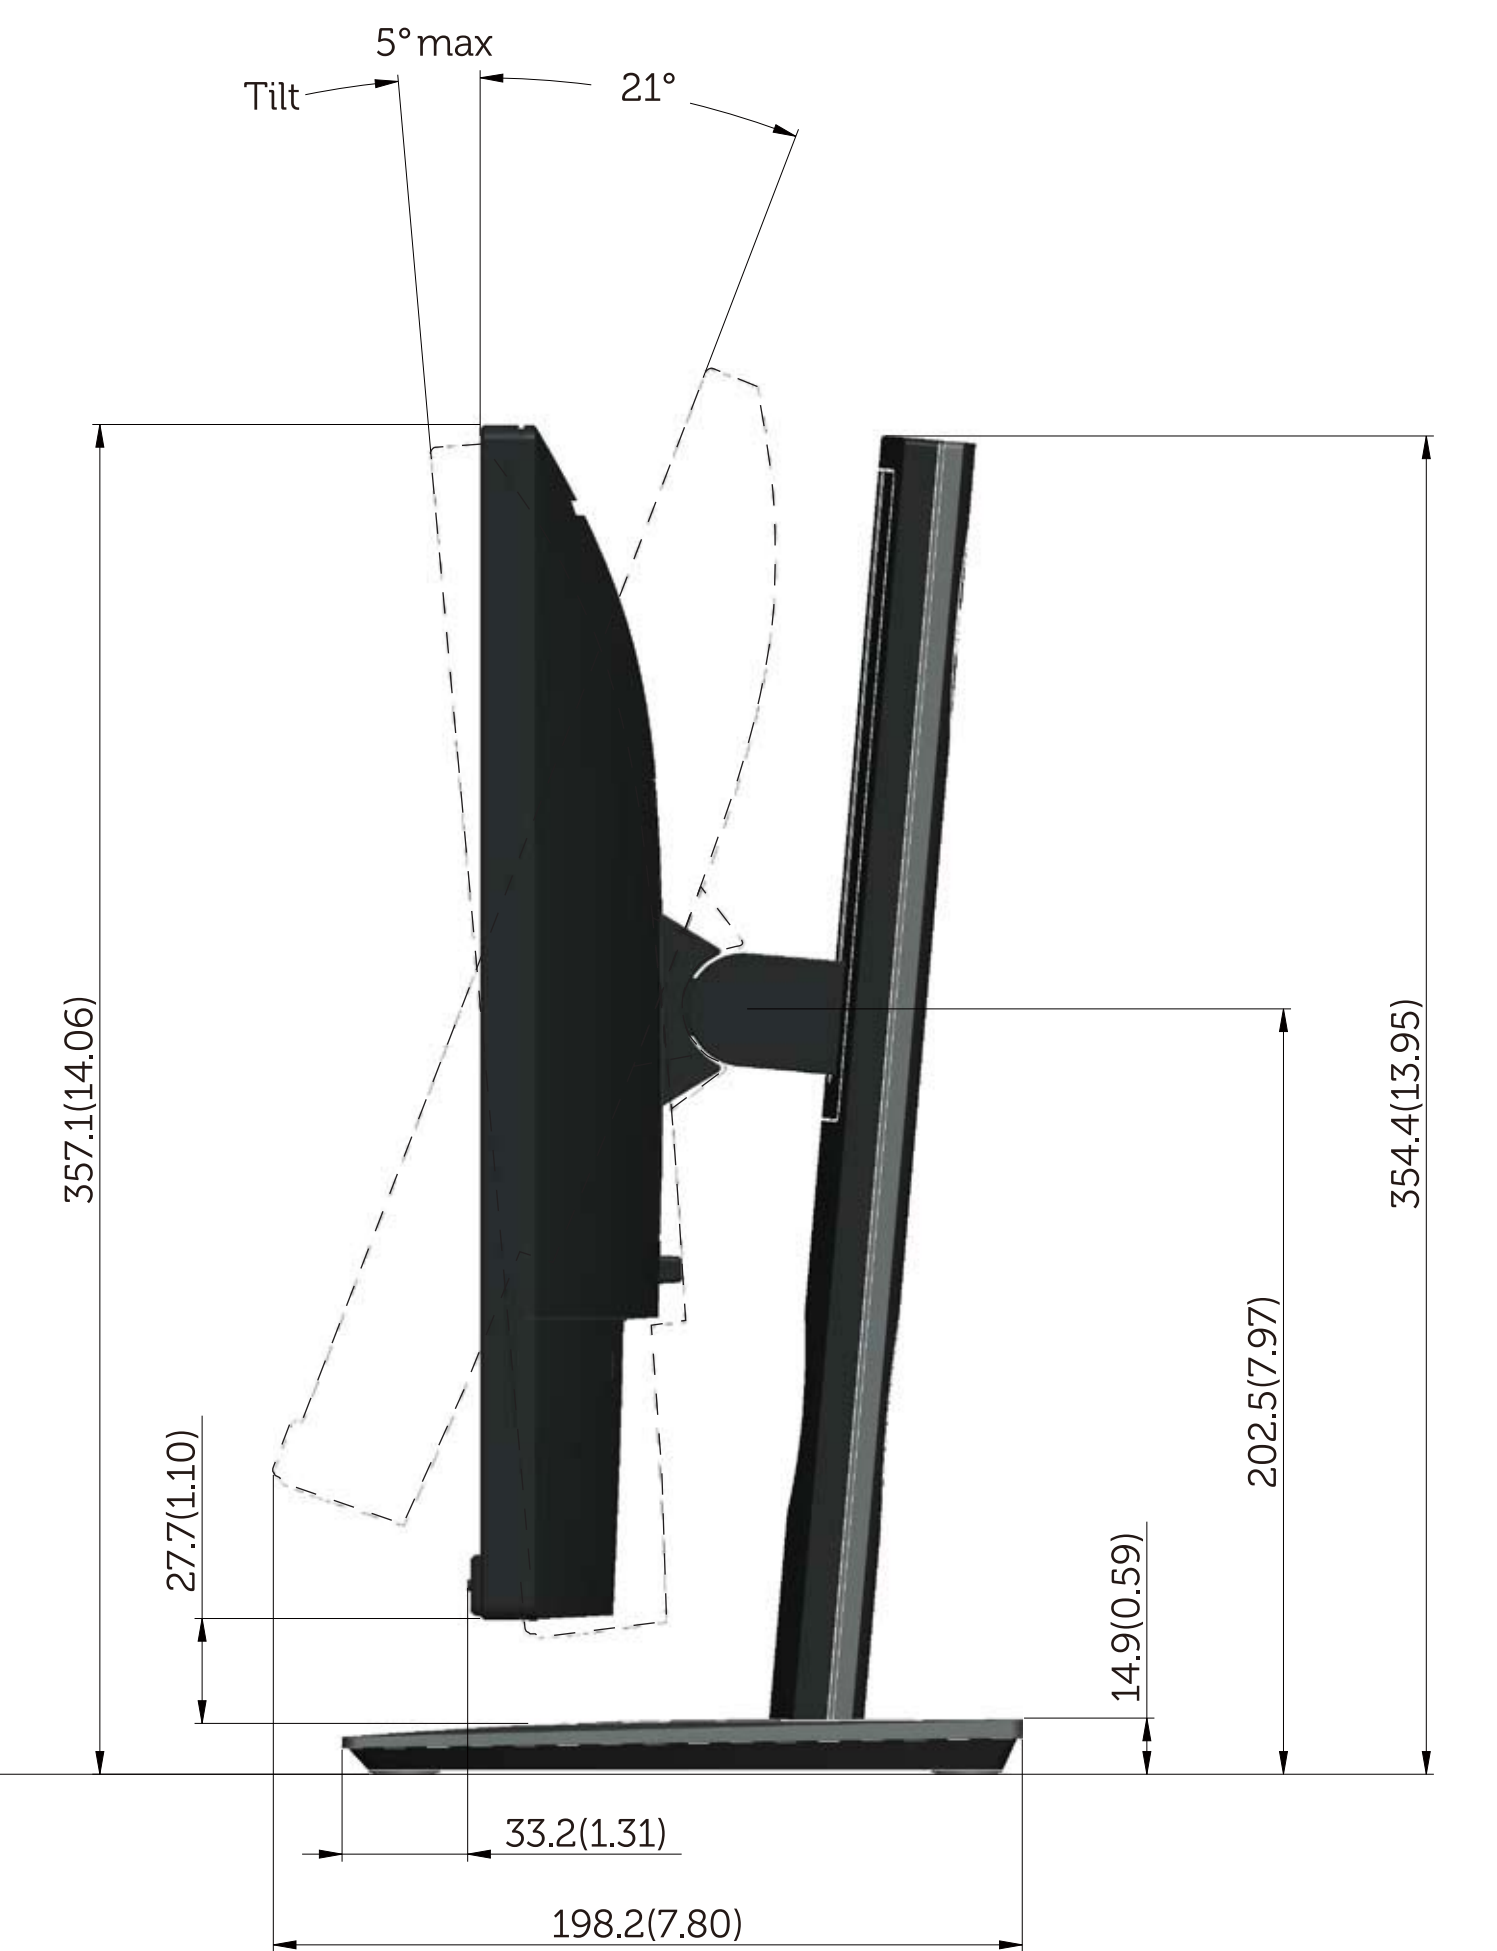

SP2318H Outline Dimension

Nominal Dimension
Unit: mm(inch)

SP2418H Outline Dimension

Nominal Dimension
Unit: mm(inch)